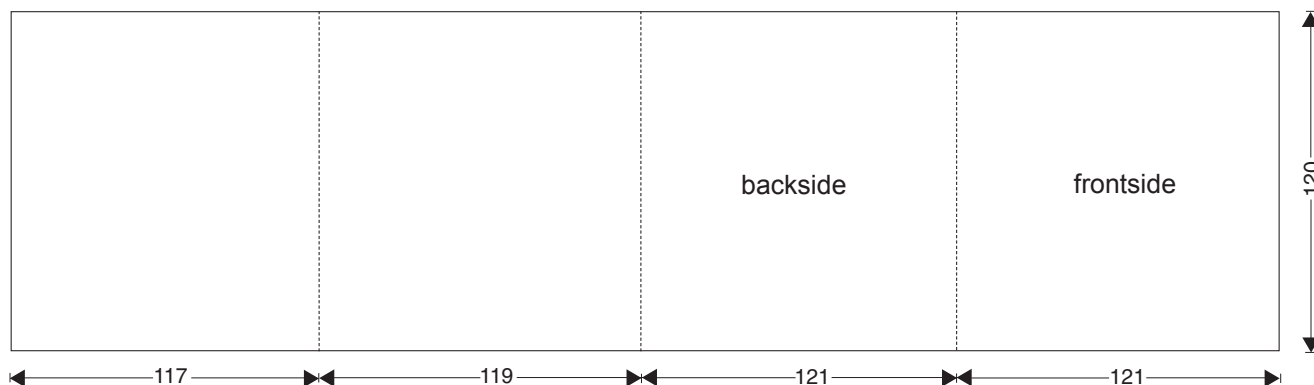

Product specification

8 pages booklet / letterfold

Format:	121 x 120 (finished)
Bleed area:	3 mm
Material:	170 gsm machine coated paper
Pages:	8