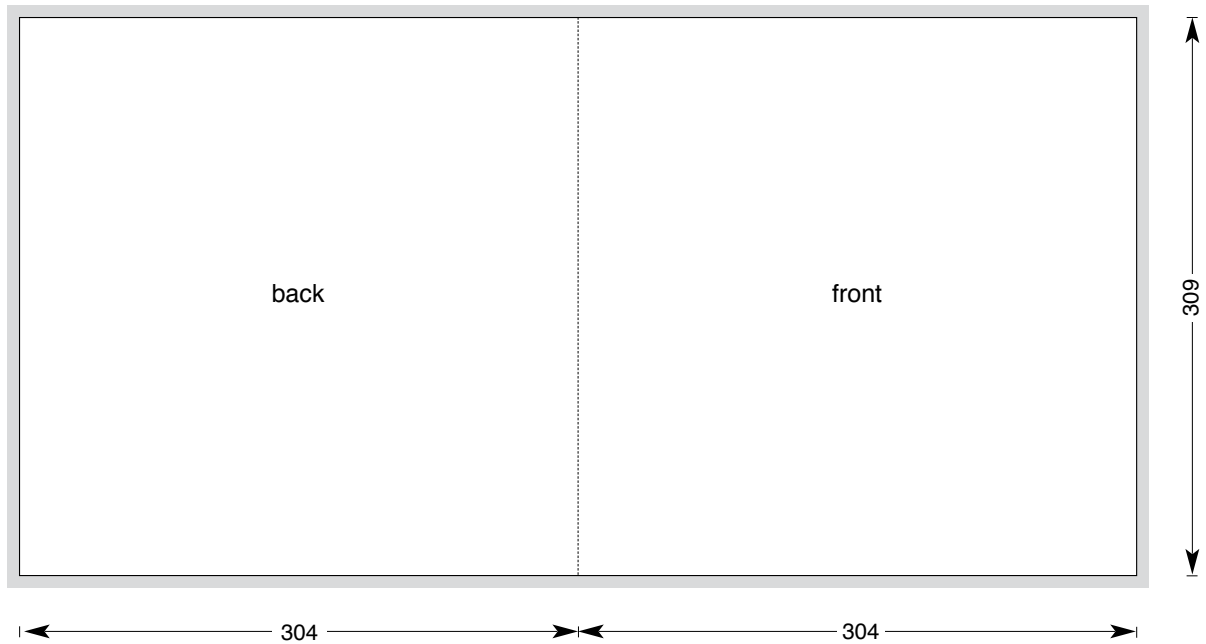

# 12" Discobag, opening right side

size: 304 x 309 mm (closed)  
608 x 309 mm (open)

bleed area: 3 mm